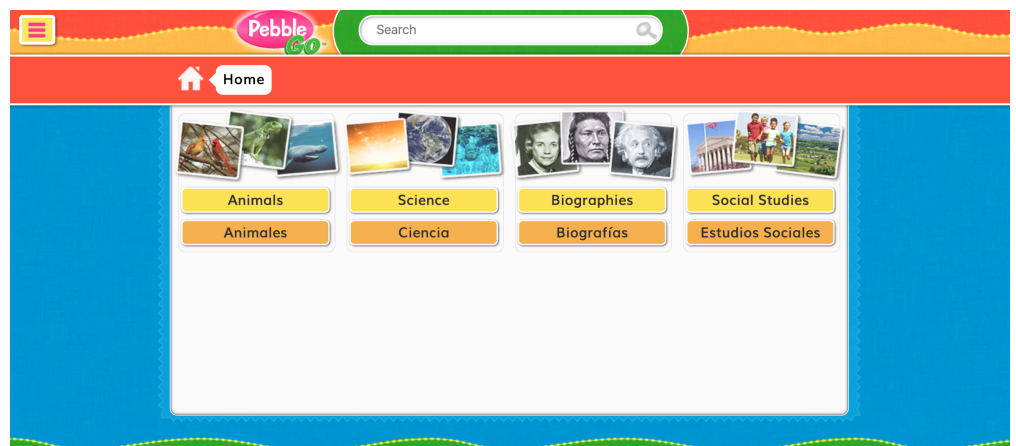

# Learning Center Research It

Scan the QR code below or go to the website [www.pebblego.com](http://www.pebblego.com)

Click on the YELLOW log in button in the top right corner:

Select Login with PebbleGo and type in the username and password:  
Username: SRS29  
Password: school

Choose any category and topic to learn about! Fill in the web on the back.

Write the topic you read about in the middle.  
Write or draw 1 fact you learned in each circle.